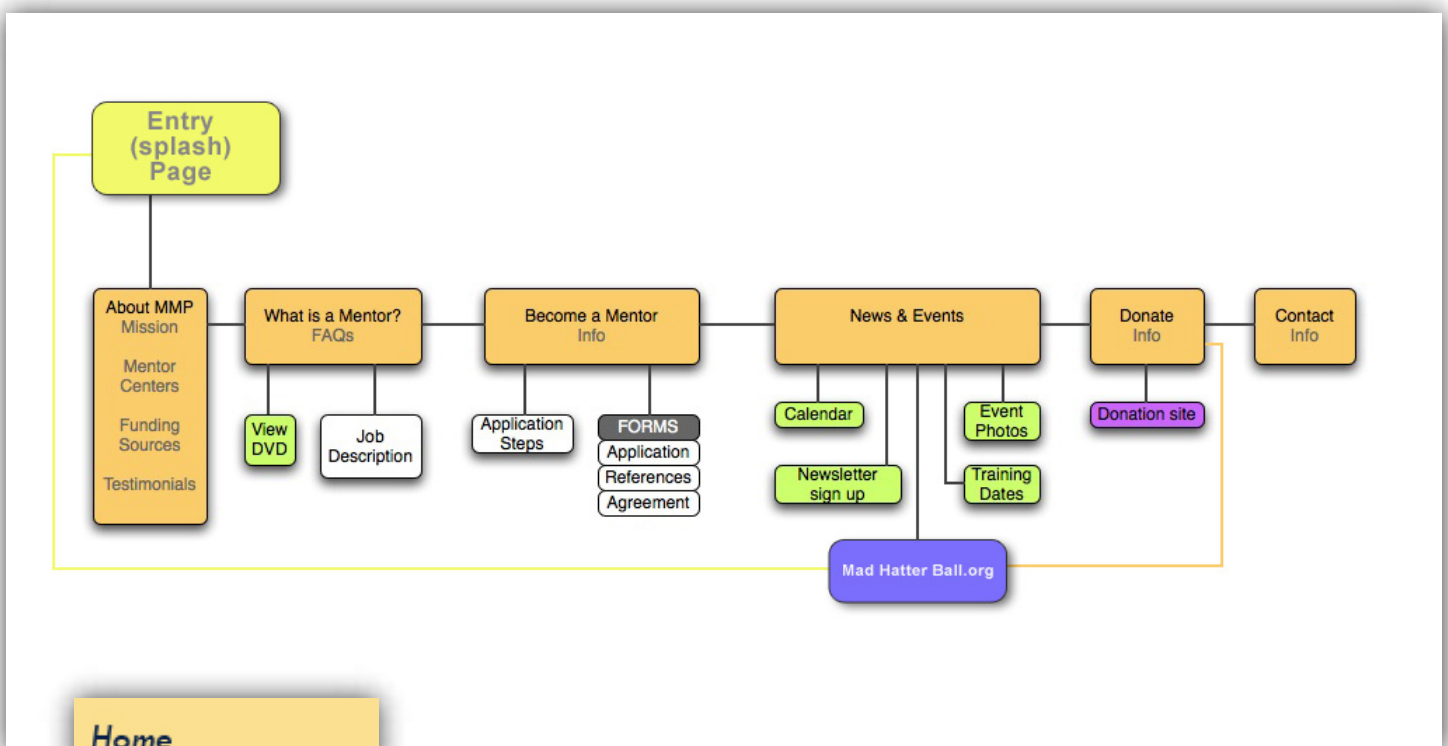

## Supporting Files:

The following list of files contain the images, scripts, and Adobe Acrobat files.

- Application Process Steps rev 10\_06.pdf
- Volunteer Mentor Application rev 10\_06.pdf
- Volunteer Mentor Reference rev 10\_06.pdf
- Volunteer Waiver from CIF.pdf

- images
- pdf
- Scripts

AC\_RunActiveContent.js

- donate\_out.gif
- donate\_over.gif
- getacro.gif
- green-arrow.gif
- mm\_arrow.gif
- MMP\_logo\_sm.gif
- MovieIcon.gif
- orange\_arrow.gif
- about\_body\_photo.jpg
- about\_quote\_image.jpg
- about\_quote\_photo.jpg
- ABOUTMMP.jpg
- ABOUTMMP\_OVER.jpg
- become\_body\_photo.jpg
- become\_quote\_image.jpg
- become\_quote\_photo.jpg
- BECOMEMENTOR.jpg
- BECOMEMENTOR\_OVER.jpg
- CONTACT.jpg
- contact\_body\_photo.jpg
- CONTACT\_OVER.jpg
- contact\_quote\_image.jpg
- contact\_quote\_photo.jpg
- DONATE.jpg
- donate\_body\_photo.jpg
- DONATE\_OVER.jpg
- donate\_quote\_image.jpg
- donate\_quote\_photo.jpg
- HOME.jpg
- HOME\_OVER.jpg
- icon\_cropped.jpg
- MadHatsm.jpg
- misc\_photo1.jpg
- misc\_photo2.jpg
- misc\_photo3.jpg
- misc\_photo4.jpg
- misc\_photo5.jpg
- MMP\_logobanner.jpg
- news\_body\_photo.jpg
- news\_quote\_image.jpg
- news\_quote\_photo.jpg
- NEWSEVENTS.jpg
- NEWSEVENTS\_OVER.jpg
- openingpage12-06.jpg
- openingpage.jpg
- pagetitleLEFTA.jpg
- pagetitleRIGHTA.jpg
- video\_th-240x180-qt.jpg
- what\_body\_photo.jpg
- what\_quote\_image.jpg
- what\_quote\_photo.jpg
- WHATMENTOR.jpg
- WHATMENTOR\_OVER.jpg
- YELLOWBOTTOMBARA.jpg
- preview\_16x16.png

## Storyboard:

The following is an outline showing the basic navigation structure in the Mentor Me Petaluma website.

Storyboards can be helpful to understand the flow of a website, because they allow you to visualize how each page in the site is linked to the other pages.